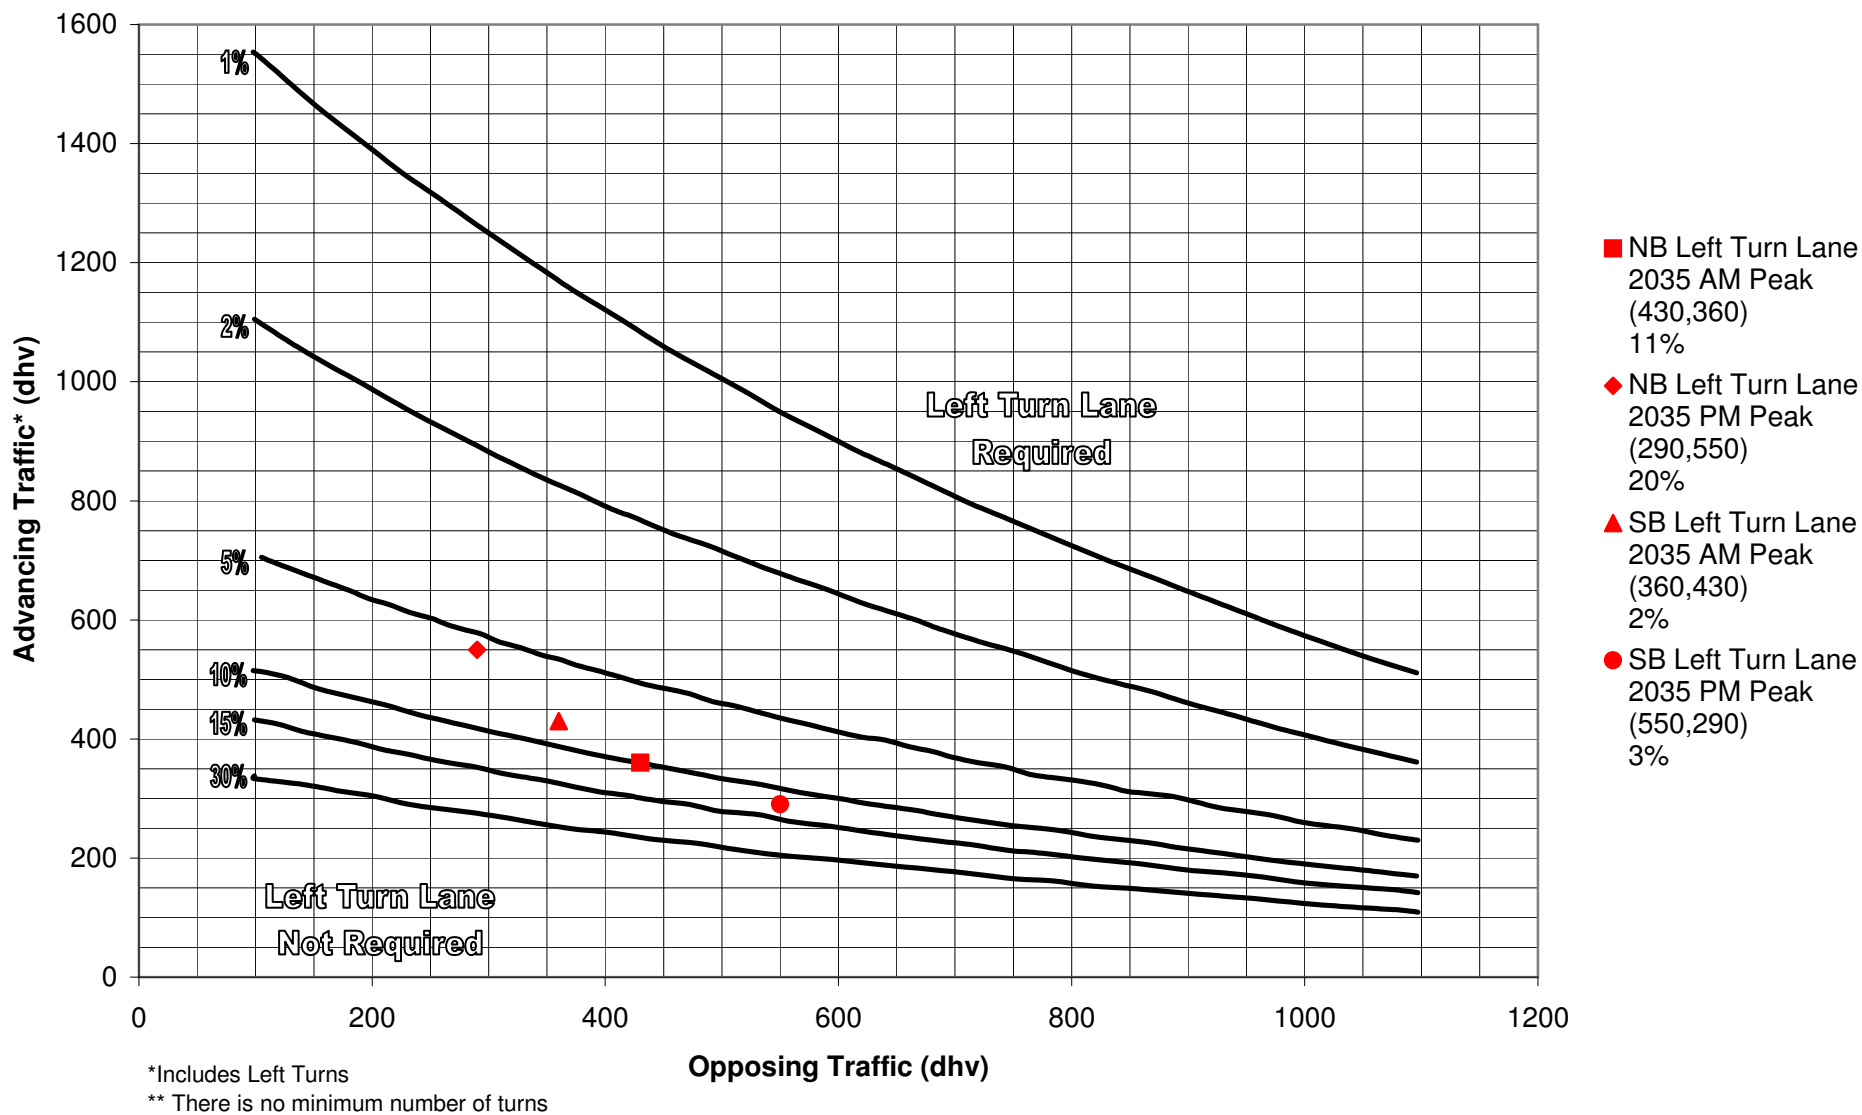

Appendix F
Turn Lane Warrants

Middle Urbana Road @ Montego Drive
2-Lane Highway Left Turn Lane Warrant
 =<40 mph or 70 kph Posted Speed

Middle Urbana Road @ Montego Drive
2-Lane Highway Right Turn Lane Warrant
 =<40 mph or 70 kph Posted Speed

Middle Urbana Road @ Kingsgate Drive
2-Lane Highway Left Turn Lane Warrant
 =<40 mph or 70 kph Posted Speed

Middle Urbana Road @ Kingsgate Drive
2-Lane Highway Right Turn Lane Warrant
 =<40 mph or 70 kph Posted Speed

Derr Road @ Montego Drive
2-Lane Highway Left Turn Lane Warrant
 =<40 mph or 70 kph Posted Speed

Derr Road @ Montego Drive
2-Lane Highway Right Turn Lane Warrant
=<40 mph or 70 kph Posted Speed

Derr Road @ Kingsgate Drive
2-Lane Highway Left Turn Lane Warrant
 =<40 mph or 70 kph Posted Speed

Derr Road @ Kingsgate Drive
2-Lane Highway Right Turn Lane Warrant
=<40 mph or 70 kph Posted Speed