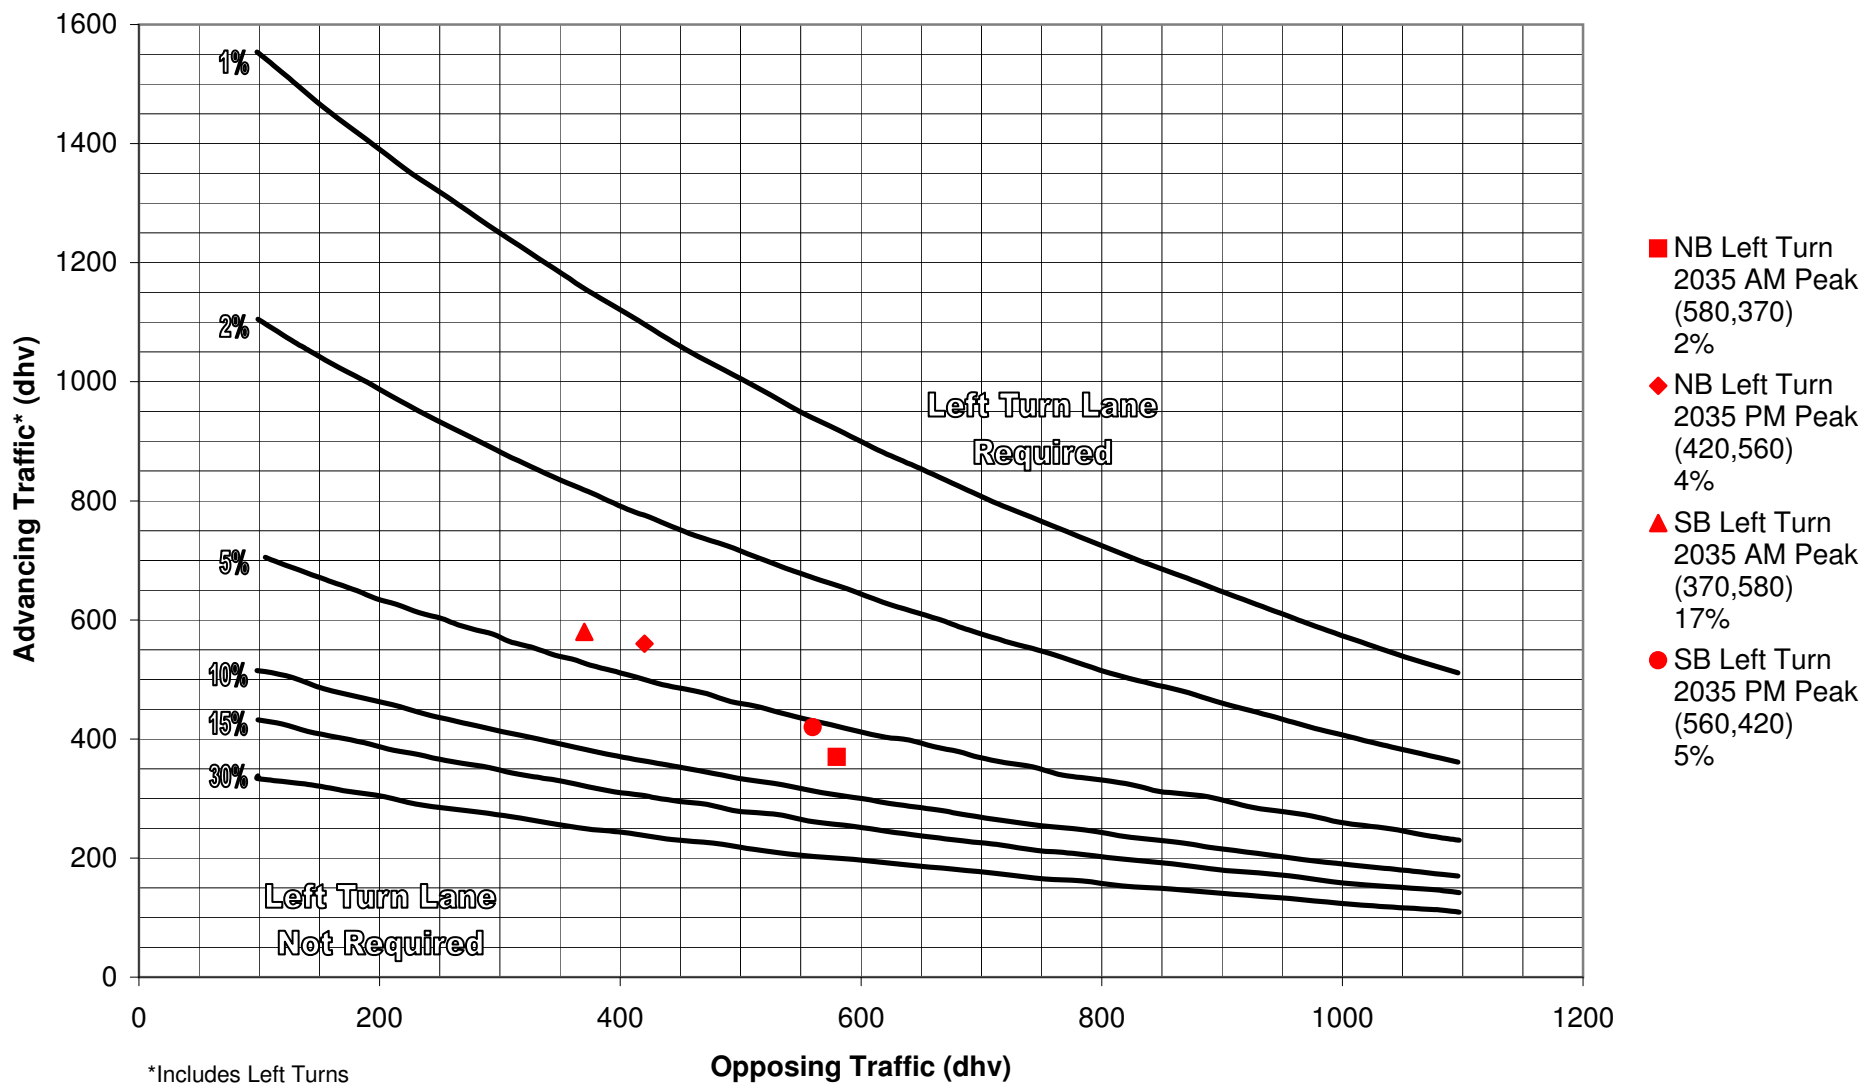

Appendix F
Turn Lane Warrants

Middle Urbana Road @ Montego Drive
2-Lane Highway Left Turn Lane Warrant
 =<40 mph or 70 kph Posted Speed

Middle Urbana Road @ Montego Drive
2-Lane Highway Right Turn Lane Warrant
 =<40 mph or 70 kph Posted Speed

Middle Urbana Road @ Kingsgate Drive
2-Lane Highway Left Turn Lane Warrant
 =<40 mph or 70 kph Posted Speed

Middle Urbana Road @ Kingsgate Drive
2-Lane Highway Right Turn Lane Warrant
 =<40 mph or 70 kph Posted Speed

Derr Road @ Montego Drive
2-Lane Highway Left Turn Lane Warrant
 =<40 mph or 70 kph Posted Speed

Derr Road @ Montego Drive
2-Lane Highway Right Turn Lane Warrant
=<40 mph or 70 kph Posted Speed

Derr Road @ Kingsgate Drive
2-Lane Highway Left Turn Lane Warrant
 =<40 mph or 70 kph Posted Speed

Derr Road @ Kingsgate Drive
2-Lane Highway Right Turn Lane Warrant
=<40 mph or 70 kph Posted Speed