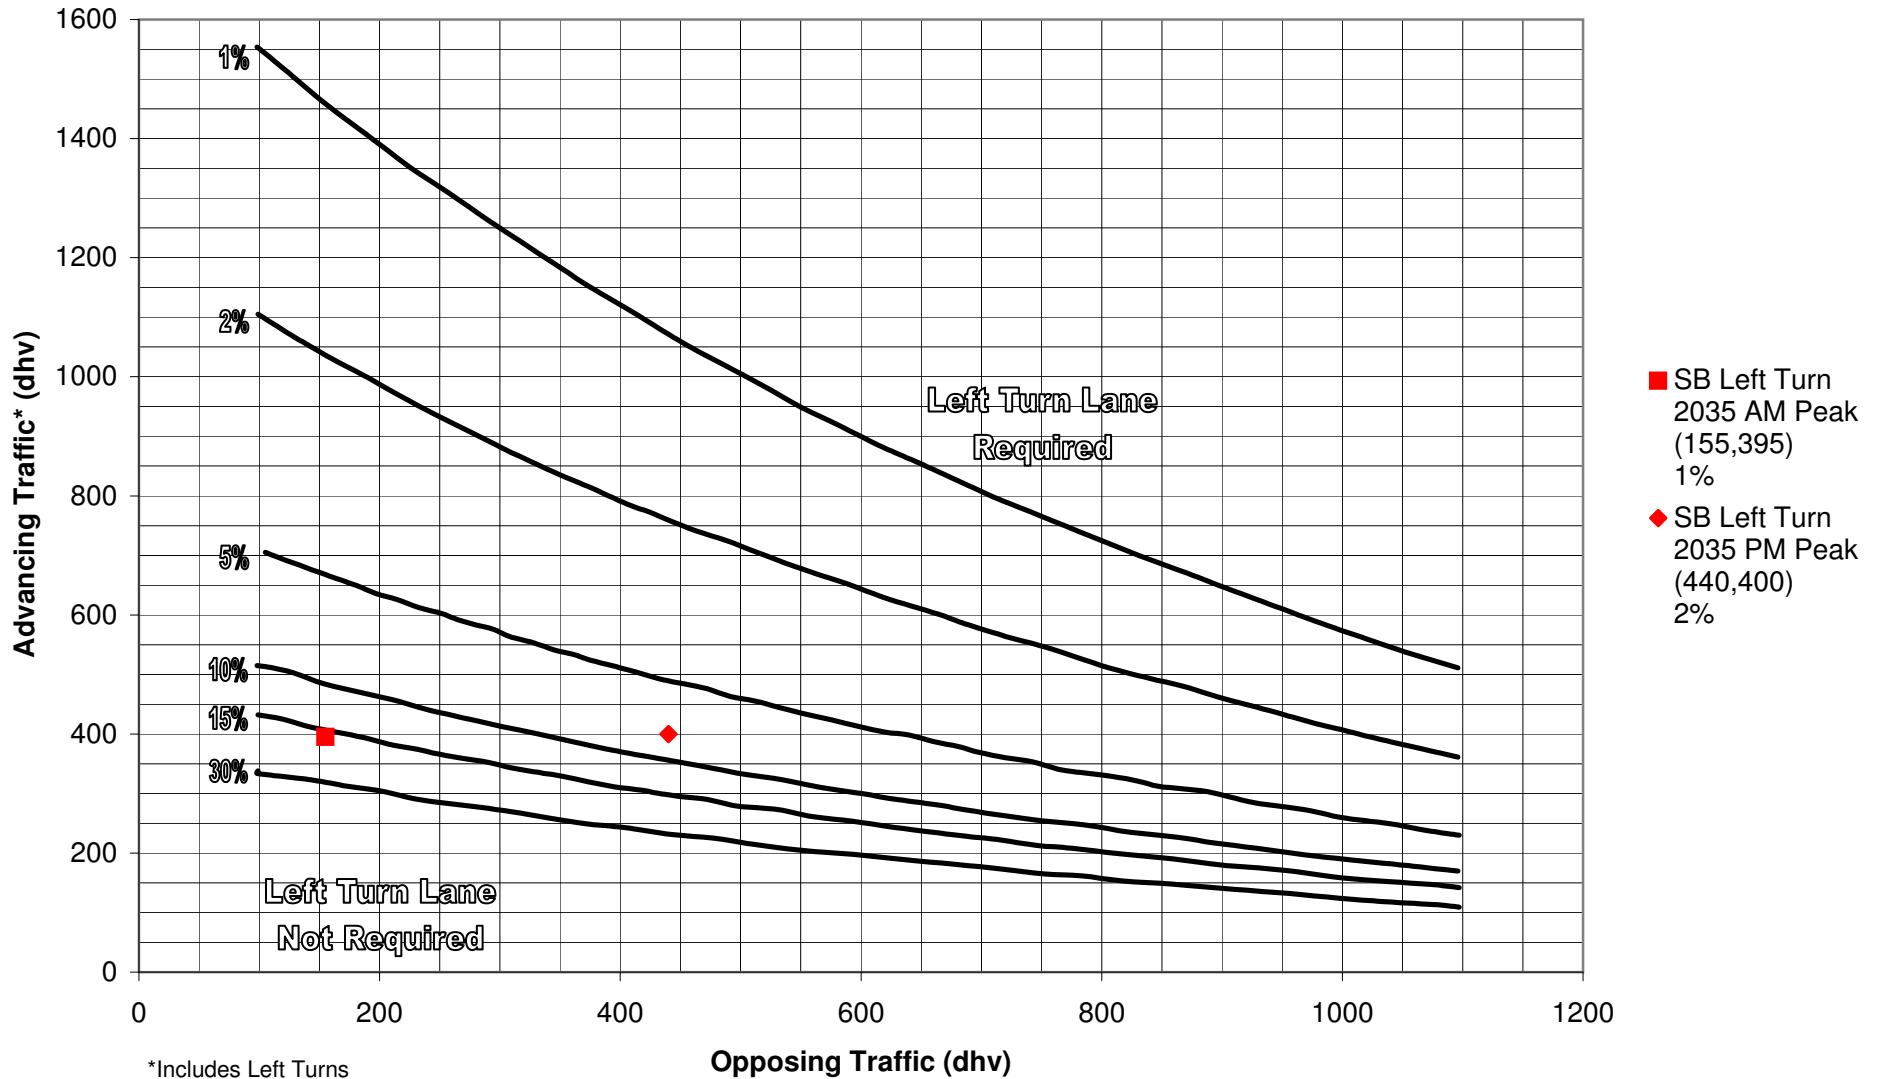

Appendix F
Turn Lane Warrants

Middle Urbana Road @ Montego Drive
2-Lane Highway Left Turn Lane Warrant
 =<40 mph or 70 kph Posted Speed

Middle Urbana Road @ Montego Drive
2-Lane Highway Right Turn Lane Warrant
 =<40 mph or 70 kph Posted Speed

Middle Urbana Road @ Kingsgate Drive
2-Lane Highway Left Turn Lane Warrant
 =<40 mph or 70 kph Posted Speed

Middle Urbana Road @ Kingsgate Drive
2-Lane Highway Right Turn Lane Warrant
 =<40 mph or 70 kph Posted Speed

Derr Road @ Montego Drive
2-Lane Highway Left Turn Lane Warrant
 =<40 mph or 70 kph Posted Speed

Derr Road @ Montego Drive
2-Lane Highway Right Turn Lane Warrant
=<40 mph or 70 kph Posted Speed

Derr Road @ Kingsgate Drive
2-Lane Highway Left Turn Lane Warrant
 =<40 mph or 70 kph Posted Speed

Derr Road @ Kingsgate Drive
2-Lane Highway Right Turn Lane Warrant
=<40 mph or 70 kph Posted Speed