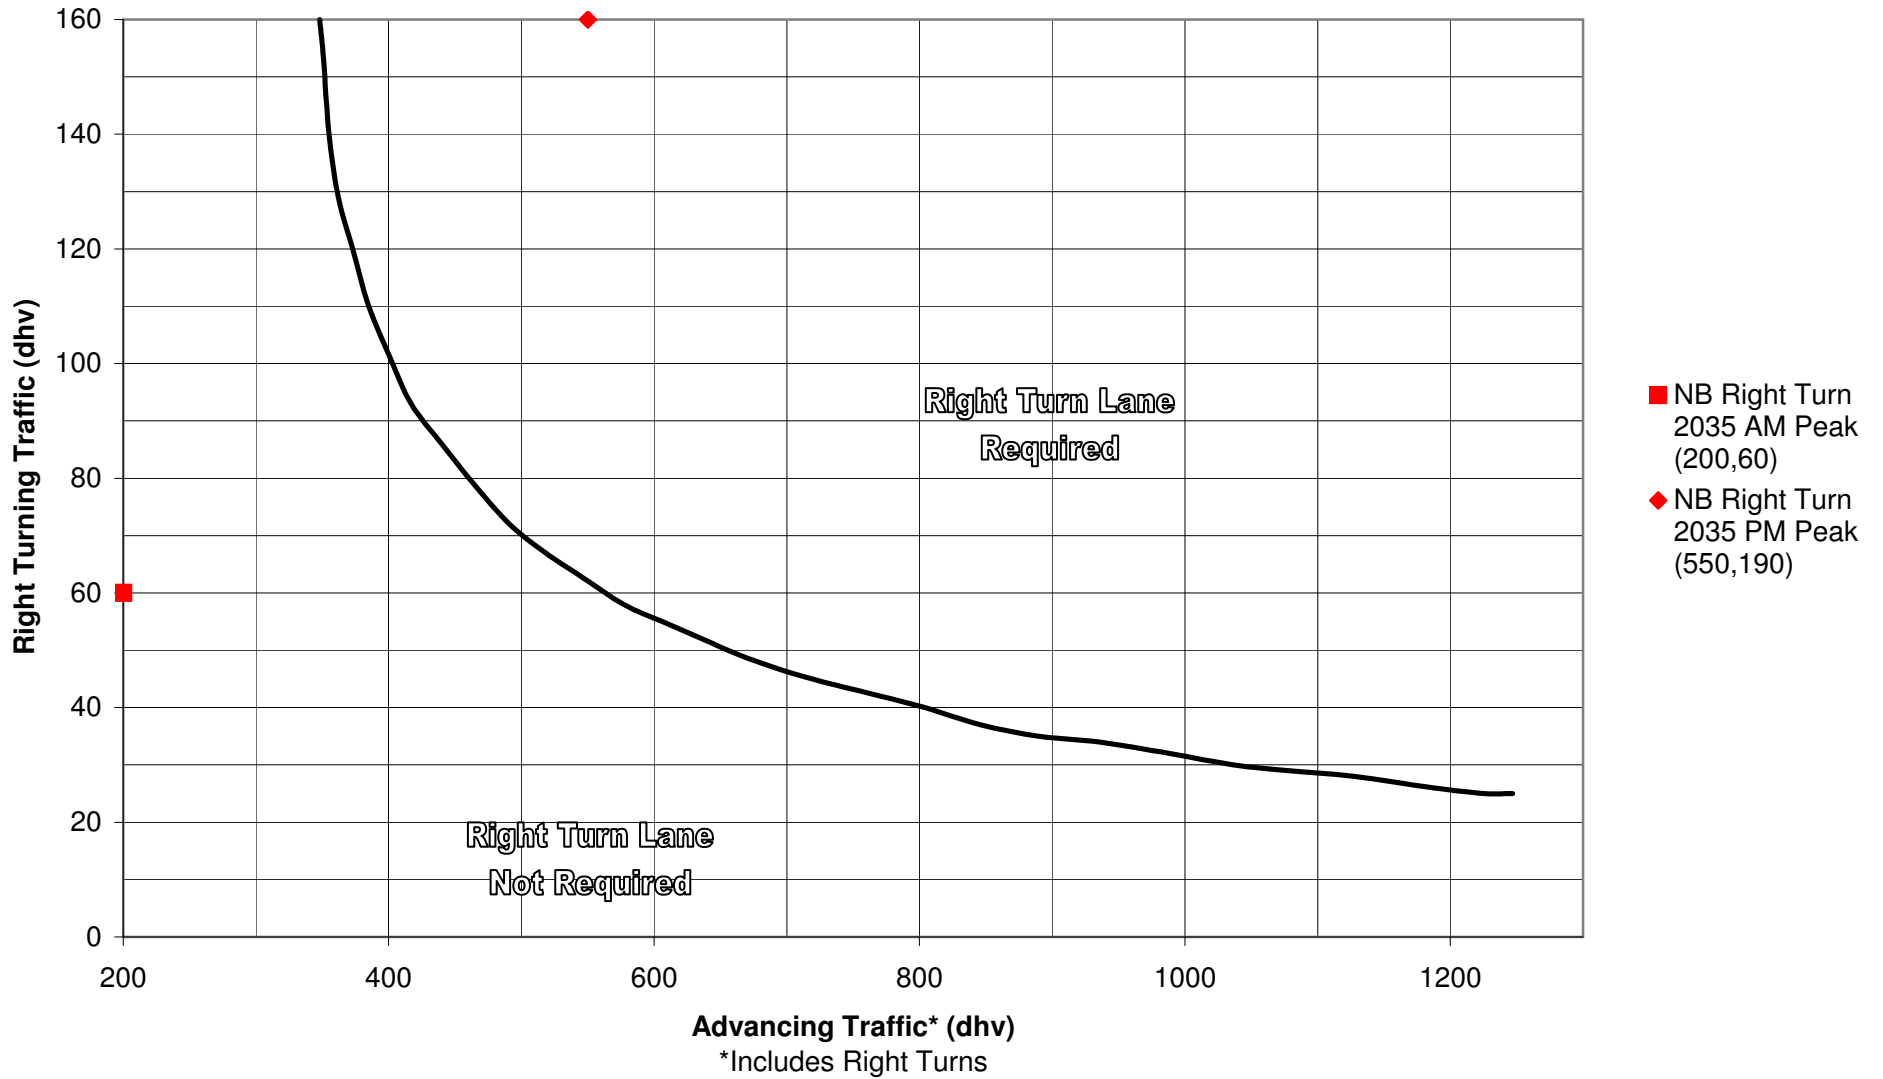

Appendix F
Turn Lane Warrants

Middle Urbana Road @ Montego Drive
2-Lane Highway Left Turn Lane Warrant
 =<40 mph or 70 kph Posted Speed

Middle Urbana Road @ Montego Drive
2-Lane Highway Right Turn Lane Warrant
 =<40 mph or 70 kph Posted Speed

Middle Urbana Road @ Kingsgate Drive
2-Lane Highway Left Turn Lane Warrant
 =<40 mph or 70 kph Posted Speed

Middle Urbana Road @ Kingsgate Drive
2-Lane Highway Right Turn Lane Warrant
 =<40 mph or 70 kph Posted Speed

Derr Road @ Montego Drive
2-Lane Highway Left Turn Lane Warrant
 =<40 mph or 70 kph Posted Speed

Derr Road @ Montego Drive
2-Lane Highway Right Turn Lane Warrant
=<40 mph or 70 kph Posted Speed

Derr Road @ Kingsgate Drive
2-Lane Highway Left Turn Lane Warrant
 =<40 mph or 70 kph Posted Speed

Derr Road @ Kingsgate Drive
2-Lane Highway Right Turn Lane Warrant
=<40 mph or 70 kph Posted Speed