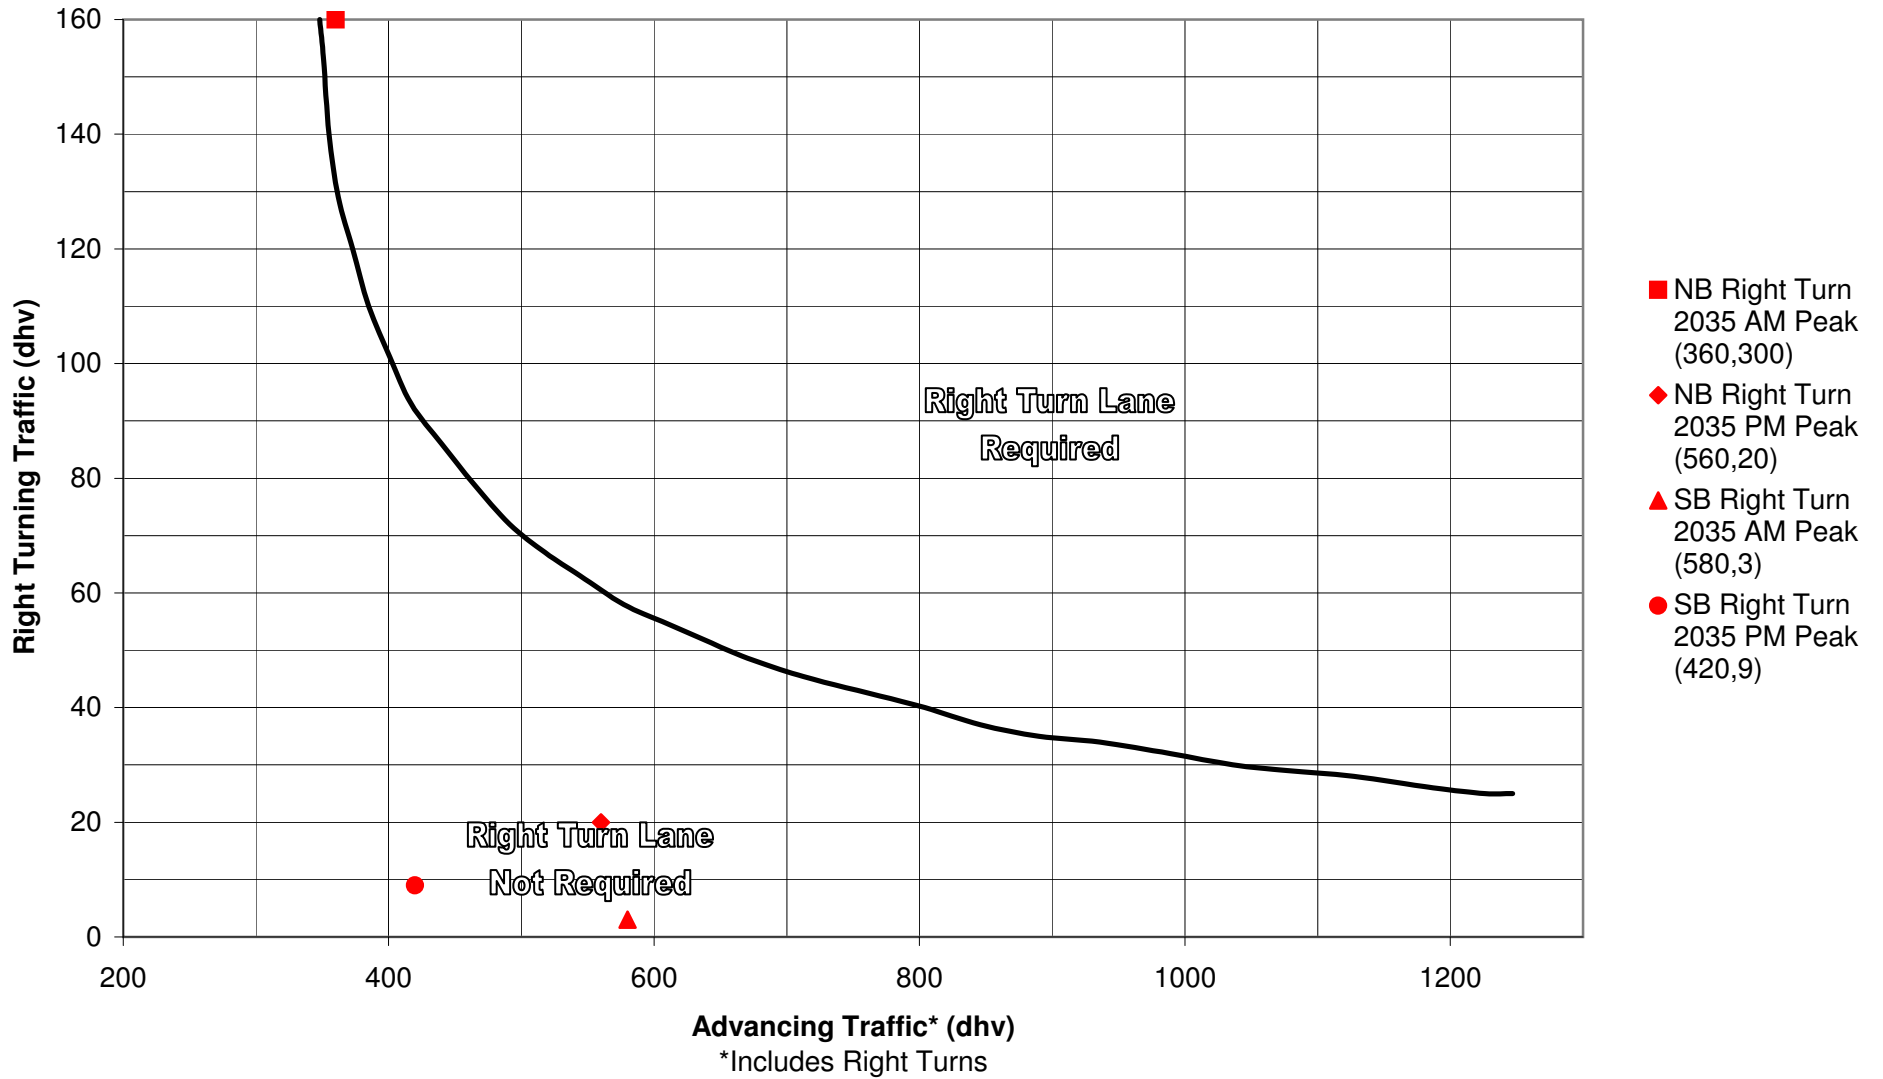

Appendix F
Turn Lane Warrants

Middle Urbana Road @ Montego Drive
2-Lane Highway Left Turn Lane Warrant
 =<40 mph or 70 kph Posted Speed

Middle Urbana Road @ Montego Drive
2-Lane Highway Right Turn Lane Warrant
 =<40 mph or 70 kph Posted Speed

Middle Urbana Road @ Kingsgate Drive
2-Lane Highway Left Turn Lane Warrant
 =<40 mph or 70 kph Posted Speed

Middle Urbana Road @ Kingsgate Drive
2-Lane Highway Right Turn Lane Warrant
 =<40 mph or 70 kph Posted Speed

Derr Road @ Montego Drive
2-Lane Highway Left Turn Lane Warrant
 =<40 mph or 70 kph Posted Speed

Derr Road @ Montego Drive
2-Lane Highway Right Turn Lane Warrant
=<40 mph or 70 kph Posted Speed

Derr Road @ Kingsgate Drive
2-Lane Highway Left Turn Lane Warrant
 =<40 mph or 70 kph Posted Speed

Derr Road @ Kingsgate Drive
2-Lane Highway Right Turn Lane Warrant
=<40 mph or 70 kph Posted Speed