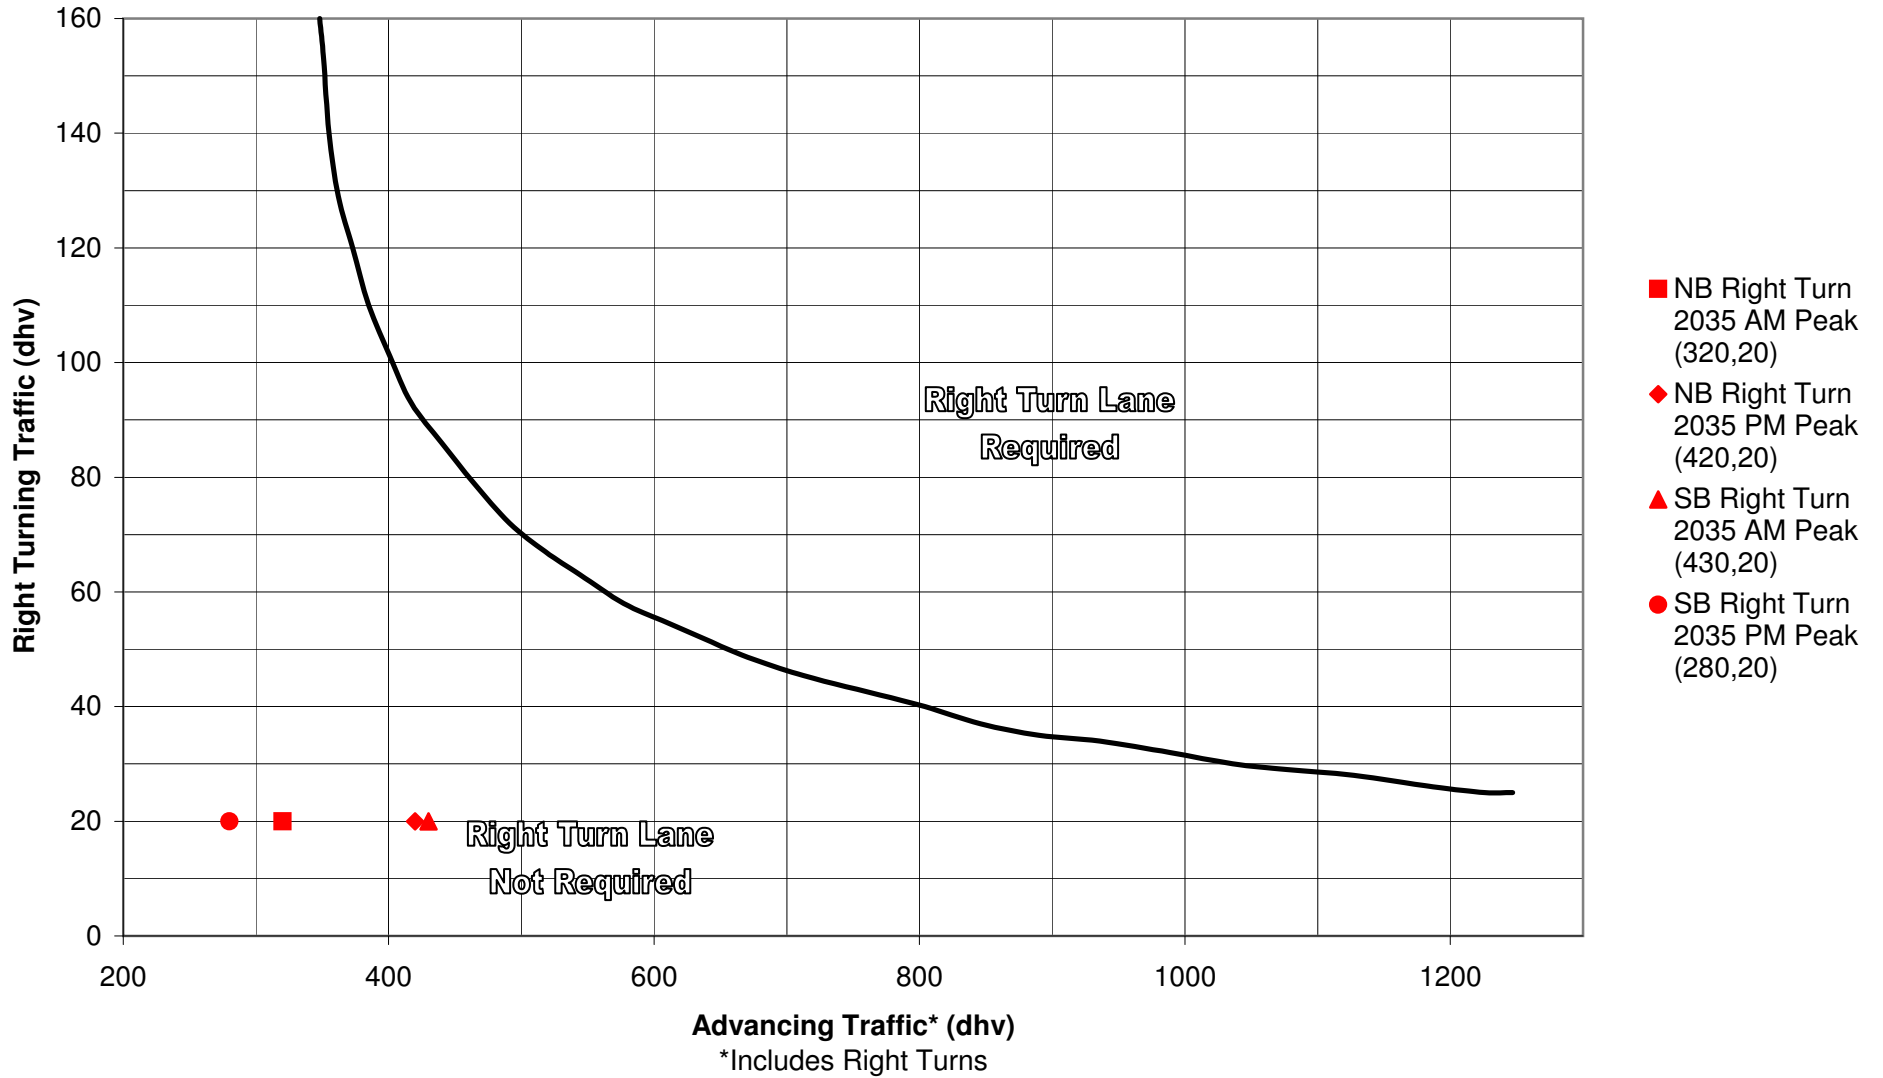

Appendix F
Turn Lane Warrants

Middle Urbana Road @ Montego Drive
2-Lane Highway Left Turn Lane Warrant
 =<40 mph or 70 kph Posted Speed

Middle Urbana Road @ Montego Drive
2-Lane Highway Right Turn Lane Warrant
 =<40 mph or 70 kph Posted Speed

Middle Urbana Road @ Kingsgate Drive
2-Lane Highway Left Turn Lane Warrant
 =<40 mph or 70 kph Posted Speed

Middle Urbana Road @ Kingsgate Drive
2-Lane Highway Right Turn Lane Warrant
 =<40 mph or 70 kph Posted Speed

Derr Road @ Montego Drive
2-Lane Highway Left Turn Lane Warrant
 =<40 mph or 70 kph Posted Speed

Derr Road @ Montego Drive
2-Lane Highway Right Turn Lane Warrant
=<40 mph or 70 kph Posted Speed

Derr Road @ Kingsgate Drive
2-Lane Highway Left Turn Lane Warrant
 =<40 mph or 70 kph Posted Speed

Derr Road @ Kingsgate Drive
2-Lane Highway Right Turn Lane Warrant
=<40 mph or 70 kph Posted Speed