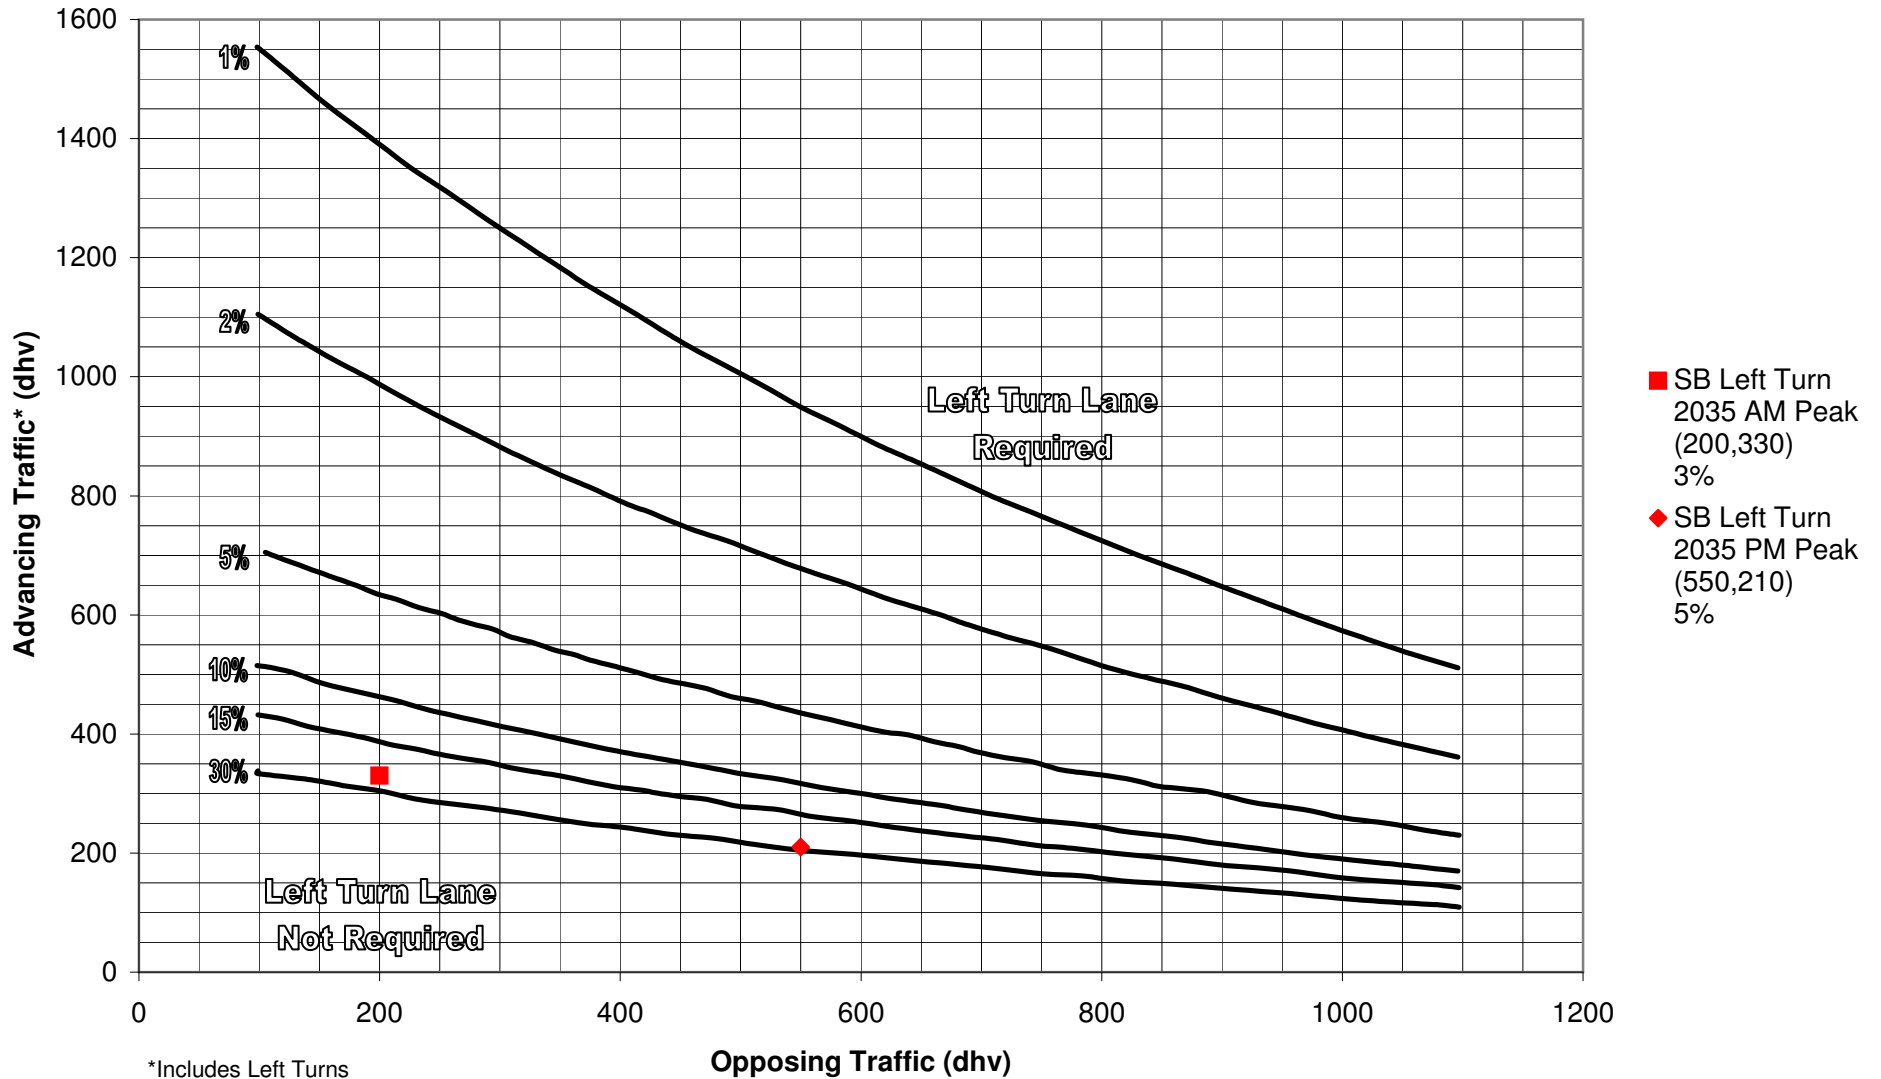

Appendix F
Turn Lane Warrants

Middle Urbana Road @ Montego Drive
2-Lane Highway Left Turn Lane Warrant
 =<40 mph or 70 kph Posted Speed

Middle Urbana Road @ Montego Drive
2-Lane Highway Right Turn Lane Warrant
 =<40 mph or 70 kph Posted Speed

Middle Urbana Road @ Kingsgate Drive
2-Lane Highway Left Turn Lane Warrant
 =<40 mph or 70 kph Posted Speed

Middle Urbana Road @ Kingsgate Drive
2-Lane Highway Right Turn Lane Warrant
 =<40 mph or 70 kph Posted Speed

Derr Road @ Montego Drive
2-Lane Highway Left Turn Lane Warrant
 =<40 mph or 70 kph Posted Speed

Derr Road @ Montego Drive
2-Lane Highway Right Turn Lane Warrant
=<40 mph or 70 kph Posted Speed

Derr Road @ Kingsgate Drive
2-Lane Highway Left Turn Lane Warrant
 =<40 mph or 70 kph Posted Speed

Derr Road @ Kingsgate Drive
2-Lane Highway Right Turn Lane Warrant
=<40 mph or 70 kph Posted Speed